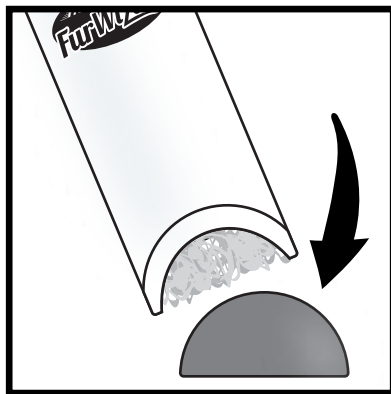

Includes TRAVEL SIZE!

Reusable Pet Fur Remover With Self-Cleaning Base!

READ ALL WARNINGS AND INSTRUCTIONS BEFORE USING PRODUCT. INJURY CAN RESULT FROM IMPROPER USE. SAVE THESE INSTRUCTIONS.

1. Brush in the same direction as the arrow to remove pet fur and lint.

2. Slide brush in and out of case to clean brush. Note: Travel size brush is non-removable, simply extend fully.

3. When the case gets full, simply open the cover on the bottom of the case to remove pet fur.