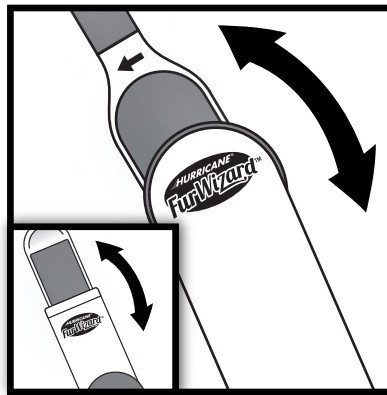

Includes TRAVEL SIZE!

Reusable Pet Fur Remover With Self-Cleaning Base!

READ ALL WARNINGS AND INSTRUCTIONS BEFORE USING PRODUCT. INJURY CAN RESULT FROM IMPROPER USE. SAVE THESE INSTRUCTIONS.

1. Brush in the same direction as the arrow to remove pet fur and lint.

2. Slide brush in and out of case to clean brush. Note: Travel size brush is non-removable, simply extend fully.

3. When the case gets full, simply open the cover on the bottom of the case to remove pet fur.