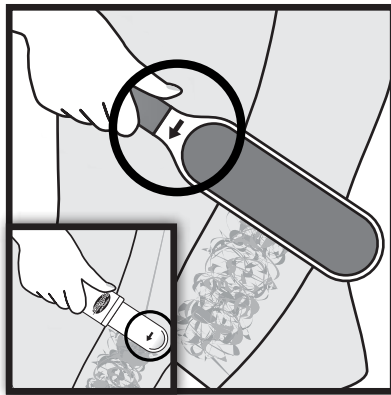

Includes TRAVEL SIZE!

Reusable Pet Fur Remover With Self-Cleaning Base!

READ ALL WARNINGS AND INSTRUCTIONS BEFORE USING PRODUCT. INJURY CAN RESULT FROM IMPROPER USE. SAVE THESE INSTRUCTIONS.

1. Brush in the same direction as the arrow to remove pet fur and lint.

2. Slide brush in and out of case to clean brush. Note: Travel size brush is non-removable, simply extend fully.

3. When the case gets full, simply open the cover on the bottom of the case to remove pet fur.